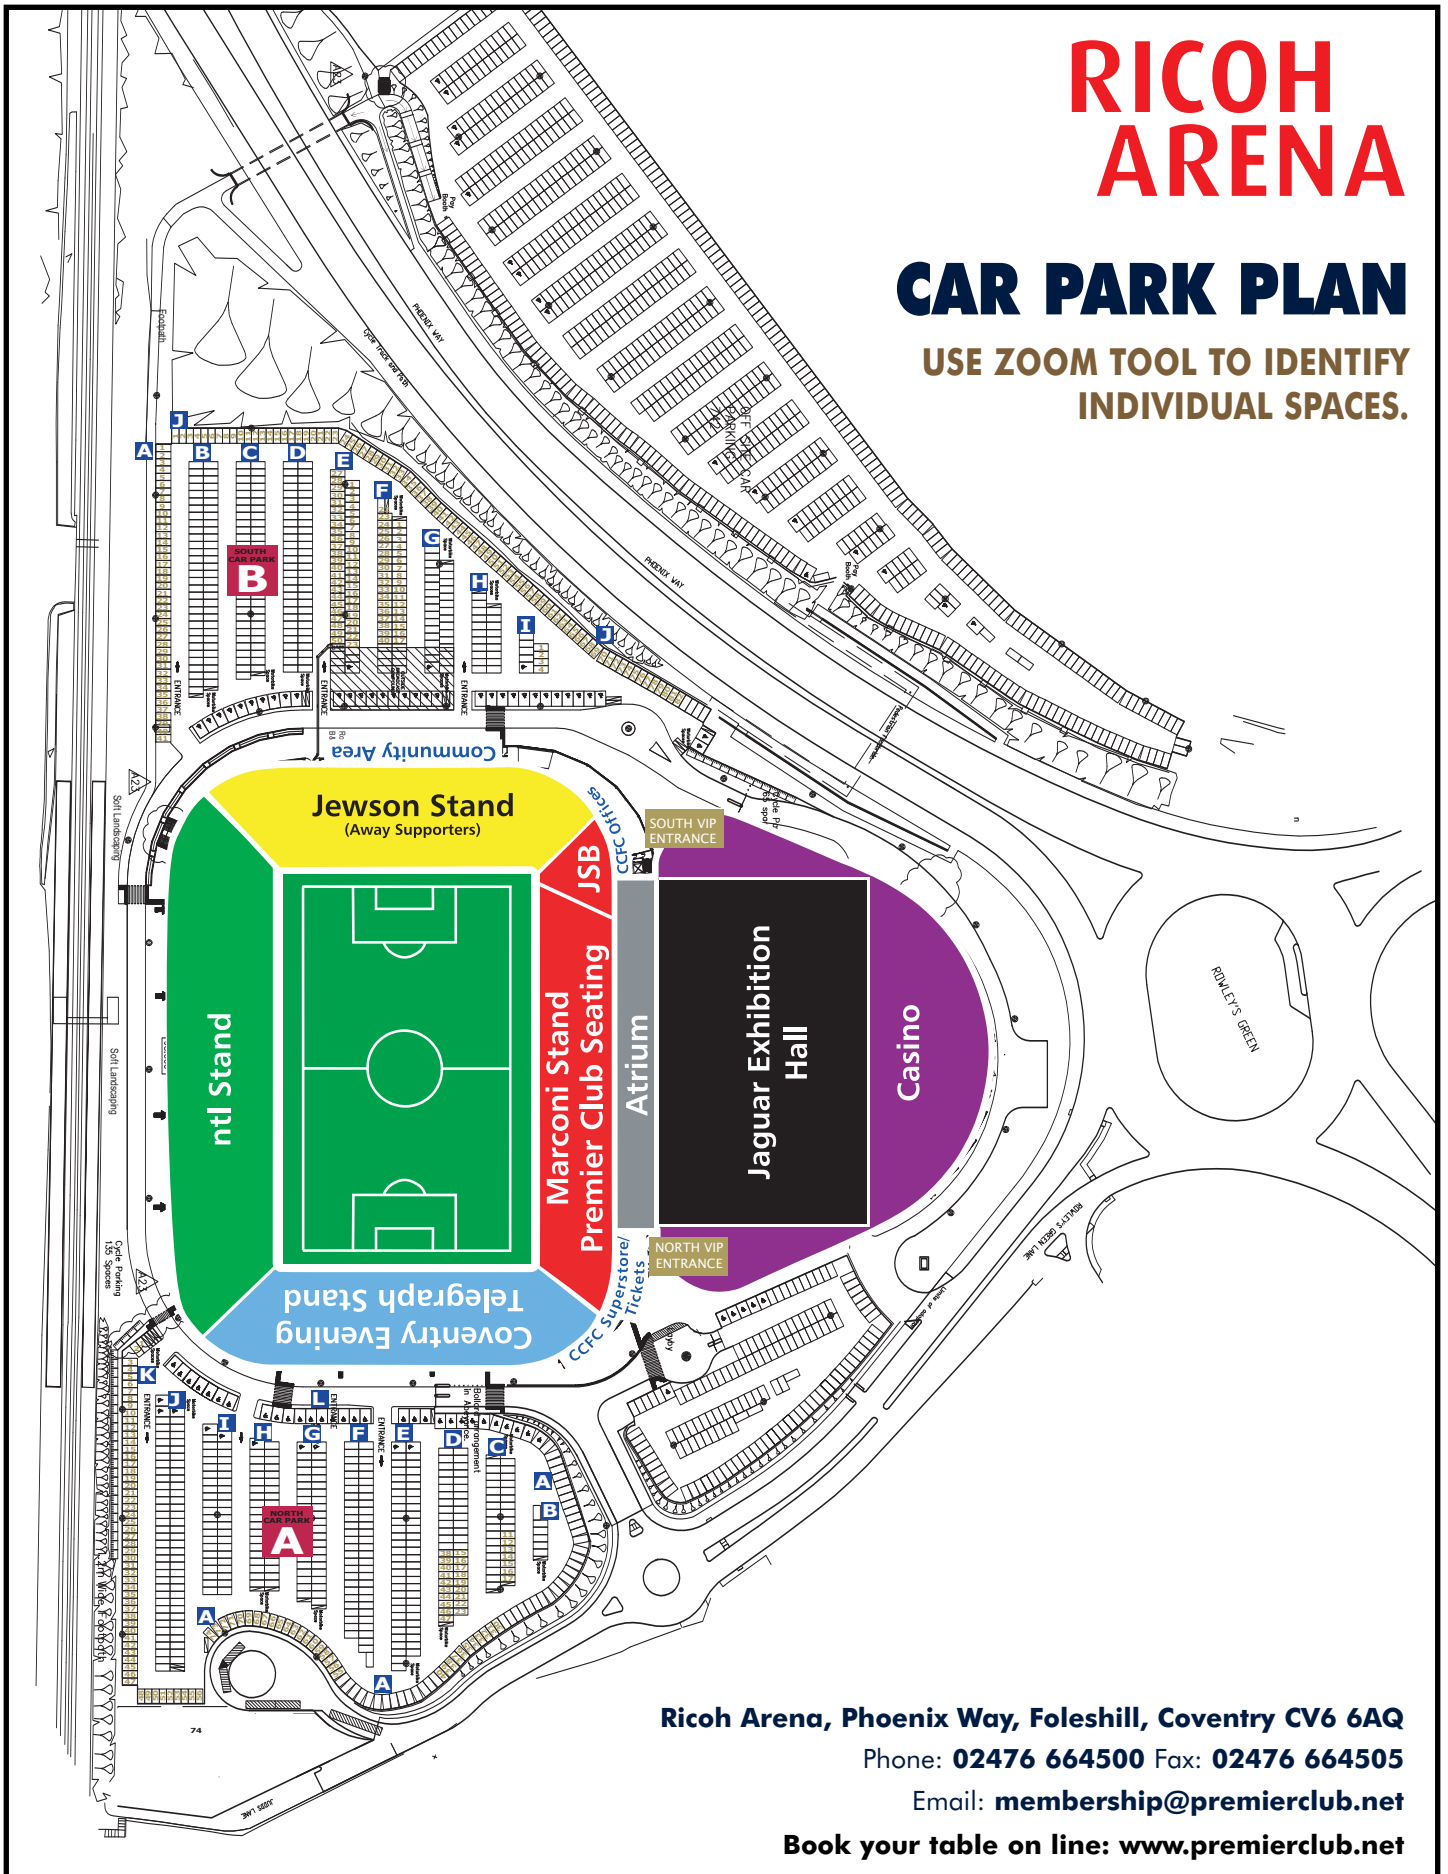

RICOH ARENA

CAR PARK PLAN

USE ZOOM TOOL TO IDENTIFY
INDIVIDUAL SPACES.

Ricoh Arena, Phoenix Way, Foleshill, Coventry CV6 6AQ

Phone: 02476 664500 Fax: 02476 664505

Email: membership@premierclub.net

Book your table on line: www.premierclub.net

RICOH ARENA

OFFICIAL BUSINESS PARTNER

OFFICIAL MEDIA PARTNER

Coventry
Evening Telegraph

p r e m i e r c l u b